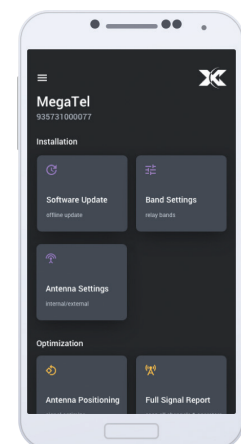

Cel-Fi WAVE PRO