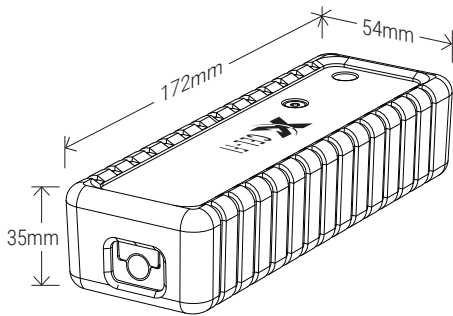

Model Number:
K05-100-120

The Cel-Fi COMPASS tool is the complete solution to enable integrators to install and optimize Cel-Fi cellular and public safety coverage equipment.