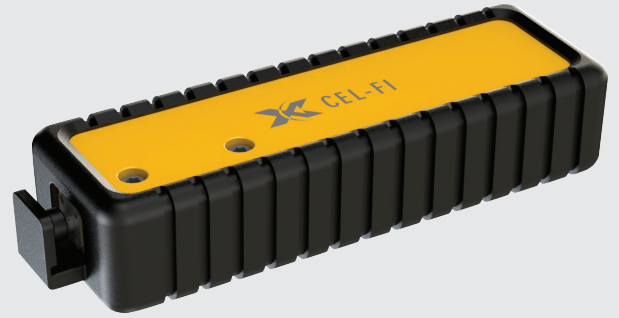

# Cel-Fi™ COMPASS RED

CEL-FI™  
by NEXTIVITY™

## Cel-Fi RF Installation & Testing Tool

Model Number:  
**K05-100-120**

The Cel-Fi COMPASS tool is the complete solution to enable integrators to install and optimize Cel-Fi cellular and public safety coverage equipment.

### FEATURES

- Handheld RF installation & testing tool
- 450-512 / 758-775 / 851-861 MHz
- **Cel-Fi WAVE PRO** is the app leveraged as the user-interface (Android & iOS)
- Rugged rubberized exo-skeleton
- Commissions Cel-Fi QUATRA RED
- LMR / FirstNet Support
- SMA-RP connectors

### CEL-FI WAVE PRO

- The UI for Cel-Fi COMPASS RED is Cel-Fi WAVE PRO (iOS and Android)
- Complete solution to allow integrators to install and optimize a Cel-Fi QUATRA RED installation without the need for local Internet Connectivity